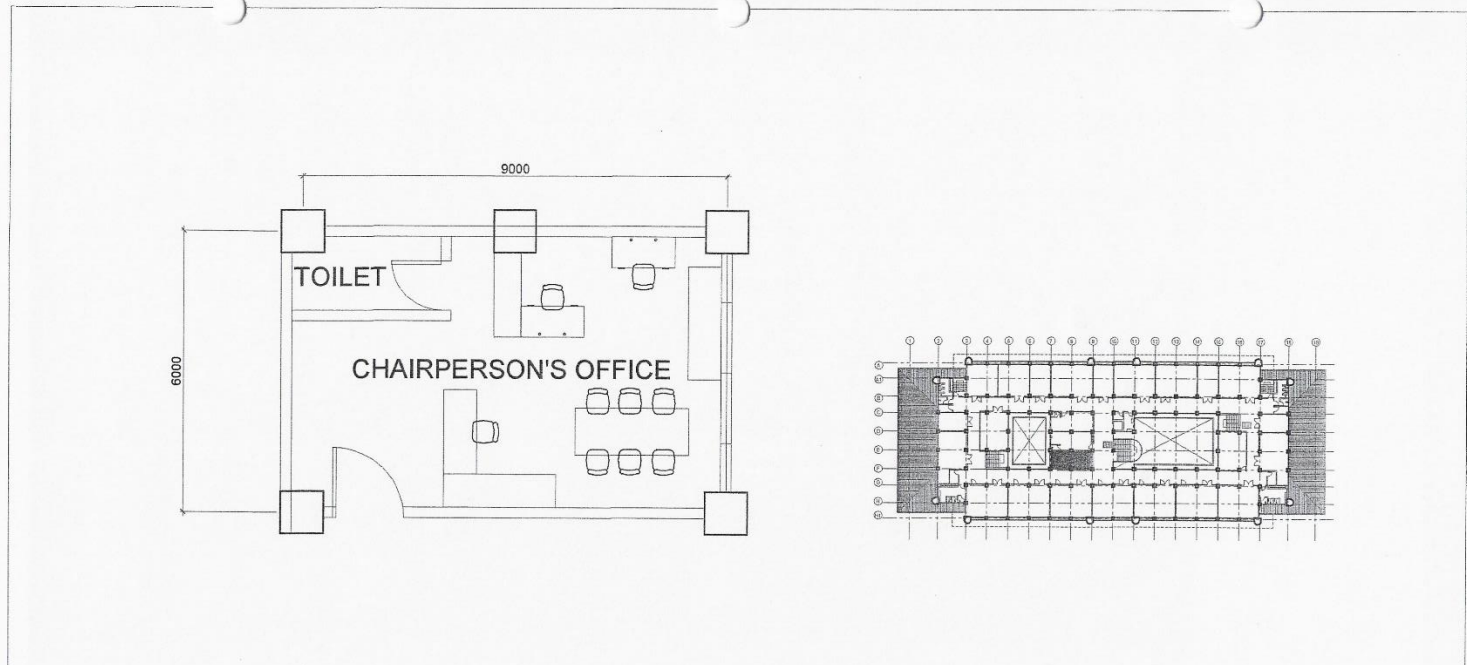

1  
 A-1 SCALE 1:100 MTS  
**CpE CHAIRPERSON'S OFFICE**

OWNER	PROJECT TITLE	PREPARED BY	SHEET CONTENTS	SHEET NO.
Republic of the Philippines POLYTECHNIC UNIVERSITY OF THE PHILIPPINES Sta. Mesa, Manila	COLLEGE OF ENGINEERING AND ARCHITECTURE BUILDING  LOCATION: PUP-NDC CAMPUS, STA. MESA, MANILA	<i>Sherwin N. Nieva</i> AR/ENR, SHERWIN N. NIEVA DIRECTOR PHYSICAL PLANNING AND DEVELOPMENT OFFICE	AS SHOWN CADD BY: <i>AJD</i> DATE:	A-1