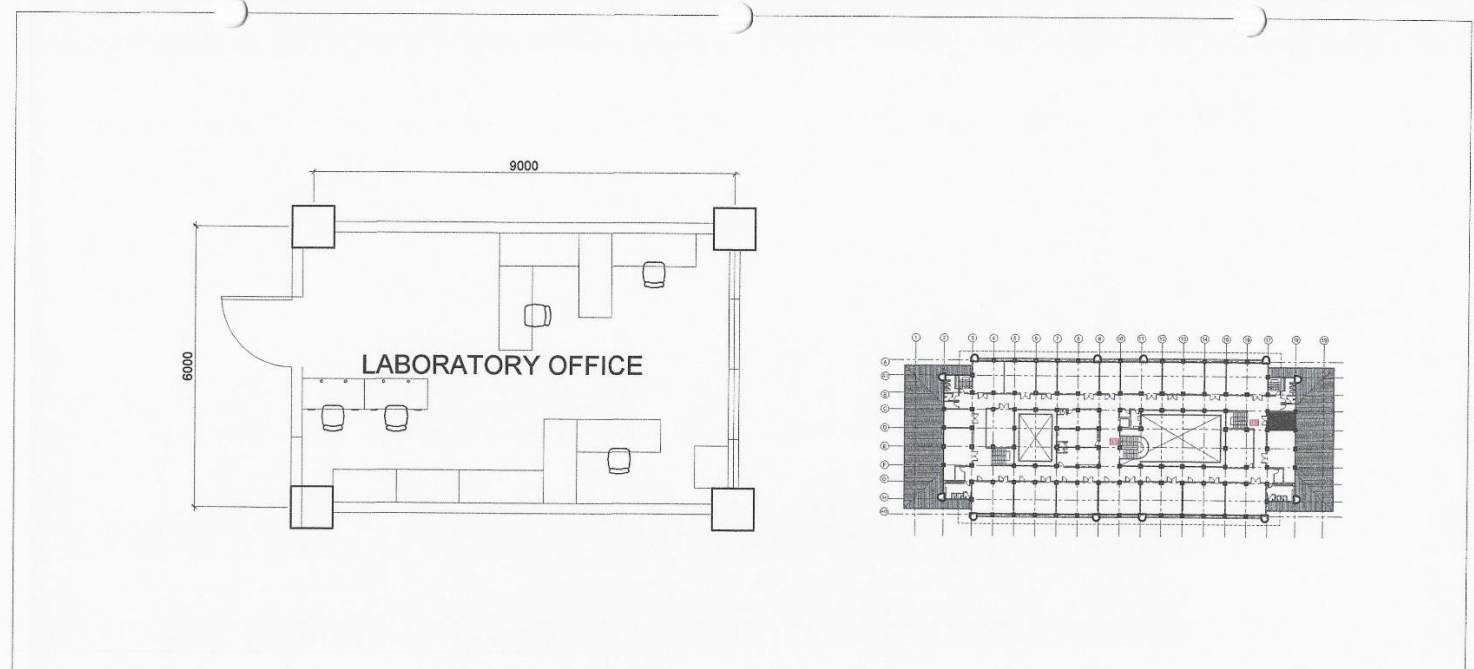

CpE LABORATORY OFFICE
SCALE 1:100 MTS

OWNER	PROJECT TITLE	PREPARED BY	SHEET CONTENTS	SHEET NO.
Republic of the Philippines POLYTECHNIC UNIVERSITY OF THE PHILIPPINES Sta. Mesa, Manila	COLLEGE OF ENGINEERING AND ARCHITECTURE BUILDING LOCATION: PUP-NDC CAMPUS, STA. MESA, MANILA	<i>[Signature]</i> AR/ENR. SHERWIN N. NIEVA DIRECTOR PHYSICAL PLANNING AND DEVELOPMENT OFFICE	AS SHOWN CADD BY: <i>[Signature]</i> DATE:	A-1

(02) 8713 5968 | dcoe_chair@gmail.com
RM322 CEA BLDG. NDC COMPOUND,
ANONAS COR. PUREZA STREETS, STA. MESA, MANILA