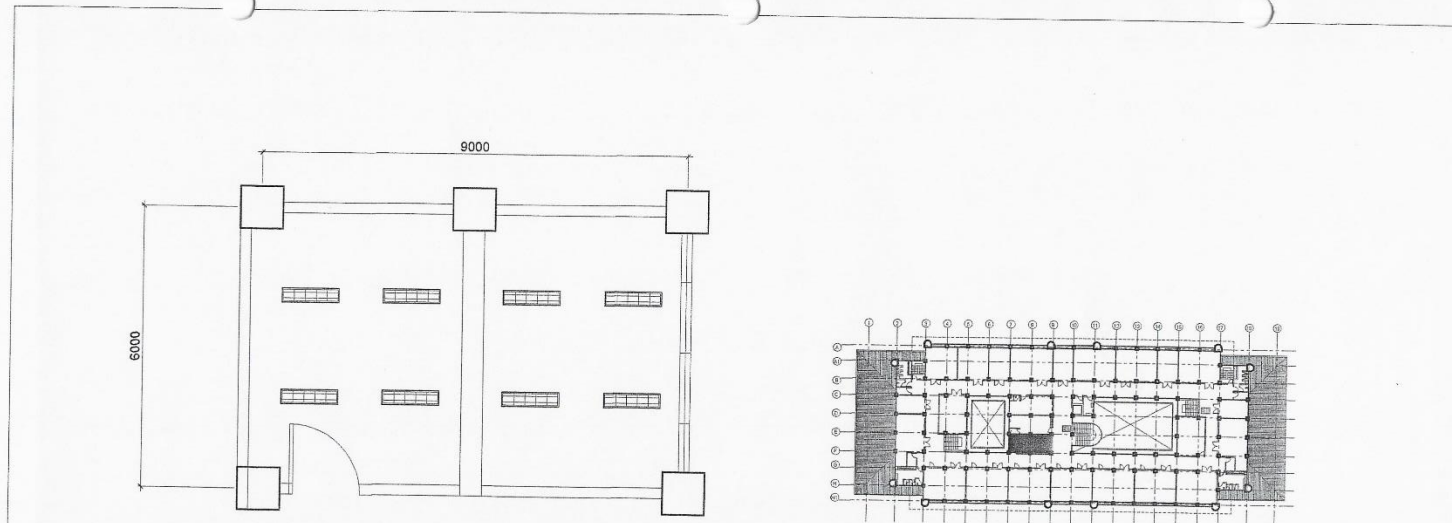

CpE CHAIRPERSON'S OFFICE LIGHTING LAY-OUT
1 SCALE 1:100 MTS

OWNER	PROJECT TITLE	PREPARED BY	SHEET CONTENTS	SHEET NO.
Republic of the Philippines POLYTECHNIC UNIVERSITY OF THE PHILIPPINES Sta. Mesa, Manila	COLLEGE OF ENGINEERING AND ARCHITECTURE BUILDING LOCATION: PUP-NDC CAMPUS, STA. MESA, MANILA	<i>AR./ENR. SHERWIN N. NIEVA</i> DIRECTOR PHYSICAL PLANNING AND DEVELOPMENT OFFICE	AS SHOWN CADD BY: <i>[Signature]</i> DATE:	E-1

(02) 8713 5968 | dcoe_chair@gmail.com
RM322 CEA BLDG. NDC COMPOUND,
ANONAS COR. PUREZA STREETS, STA. MESA, MANILA