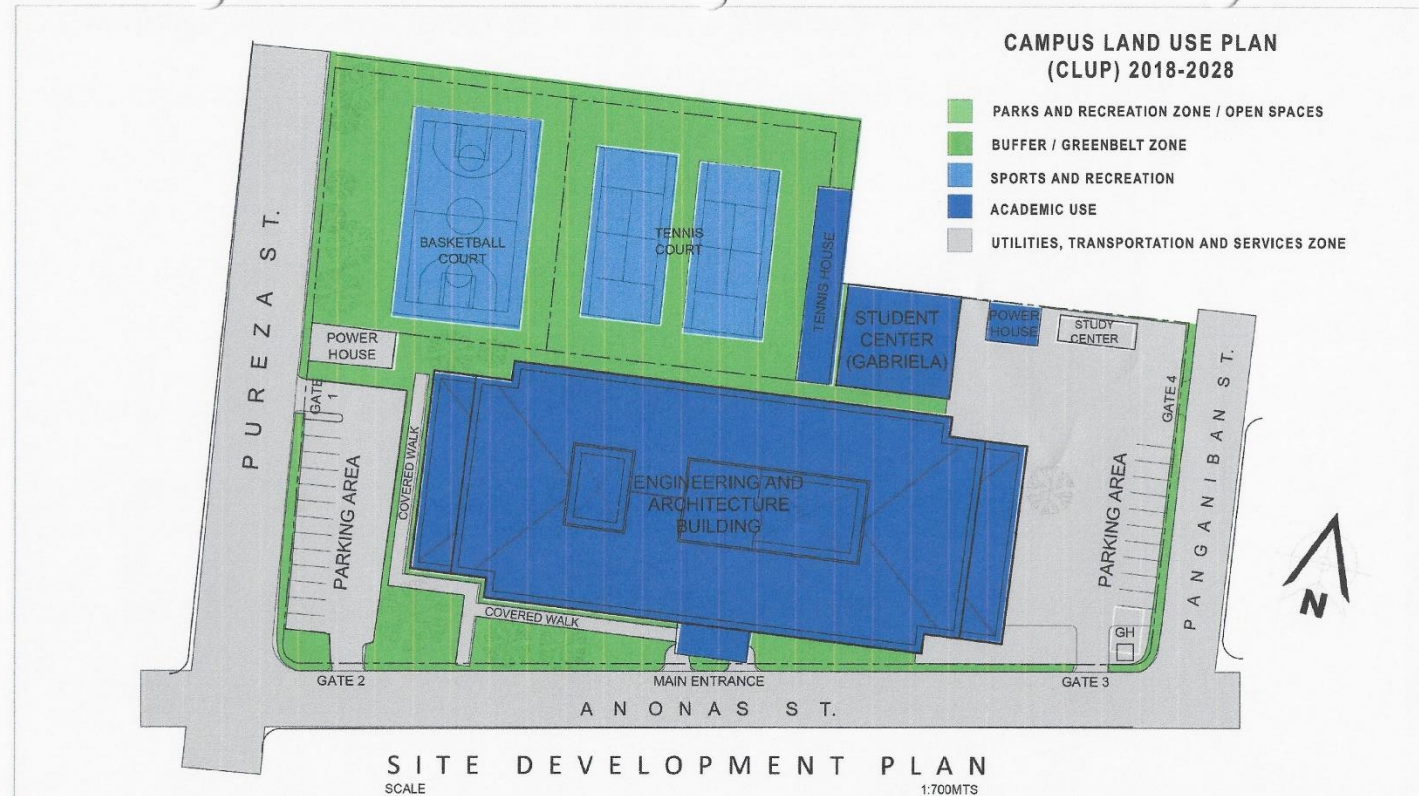

OWNER	PROJECT TITLE	PREPARED BY	SHEET CONTENTS	SHEET NO.
Republic of the Philippines POLYTECHNIC UNIVERSITY OF THE PHILIPPINES Sta. Mesa, Manila	COLLEGE OF ENGINEERING AND ARCHITECTURE SITE DEVELOPMENT PLAN LOCATION: RDC CAMPUS, STA. MESA, MANILA	AR/ENR. SHERWIN N. NIEVA DIRECTOR PHYSICAL PLANNING AND DEVELOPMENT OFFICE	AS SHOWN CADD BY: AJDP DATE:	A-1

(02) 8713 5968 | dcoe_chair@gmail.com
RM322 CEA BLDG. NDC COMPOUND,
ANONAS COR. PUREZA STREETS, STA. MESA, MANILA