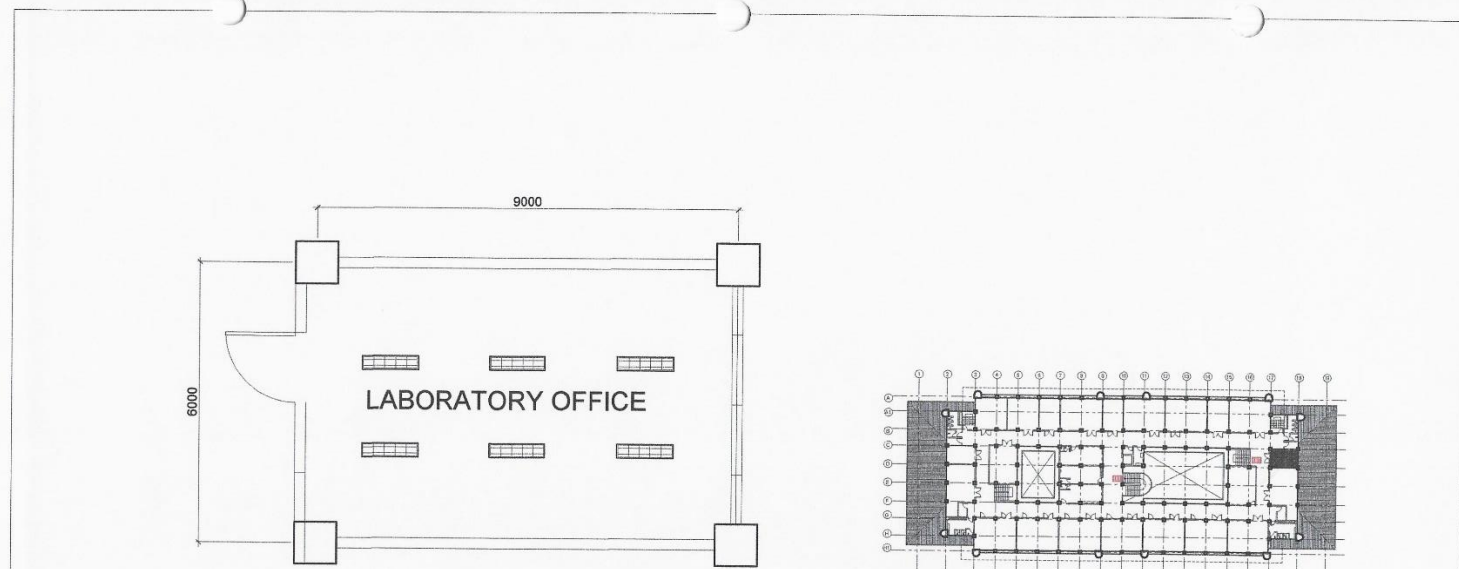

1
E-1 CpE LABORATORY OFFICE LIGHTING LAY-OUT
SCALE 1:100 MTS

OWNER	PROJECT TITLE	PREPARED BY	SHEET CONTENTS	SHEET NO.
Republic of the Philippines POLYTECHNIC UNIVERSITY OF THE PHILIPPINES Sta. Mesa, Manila	COLLEGE OF ENGINEERING AND ARCHITECTURE BUILDING LOCATION: PUP-NDC CAMPUS, STA. MESA, MANILA	<i>[Signature]</i> AR/ENP. SHERWIN N. NIEVA DIRECTOR PHYSICAL PLANNING AND DEVELOPMENT OFFICE	AS SHOWN CADD BY: <i>[Signature]</i> DATE:	E-1

(02) 8713 5968 | dcoe_chair@gmail.com
RM322 CEA BLDG. NDC COMPOUND,
ANONAS COR. PUREZA STREETS, STA. MESA, MANILA